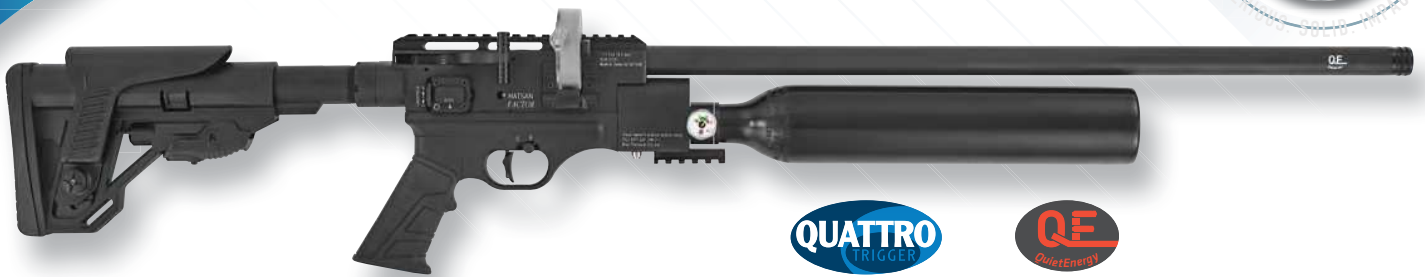

NEW

1170fps POWER!
with *Lead Pellets*

Factor

Model		Hatsan Factor		
Caliber		4.5mm / .177cal	5.5mm / .22cal	6.35mm / .25cal
Max. Muzzle Velocity (*)		355m/s (1170fps)	325m/s (1070fps)	295m/s (970fps)
Energy (*)	Joules	36	51	57
	ft.lbs	27	38	42
Magazine Capacity		24	21	19
Air Tube Volume		500cc (aluminum)		
Fill Pressure		250 BAR		
Number of Shots Per Fill		320	310	300
Number of Shots at Optimal Velocity		105	100	90
Stock		Telescopic stock. Elevation adjustable cheek rest. Pistol grip.		
Overall Length		1025mm (40.3") Stock Shortened 1090mm (42.9") Stock Extended		
Barrel Length		585mm (23")		
Weight		3.6kg (7.9lbs)		

* Velocity results may vary as much as 20% due to pellet weight, pellet shape, temperature, elevation, as well as other factors.

- Manual loading, side lever action, pre-charged pneumatic (PCP) air rifle.
- Available in .177 (4.5mm), .22 (5.5mm) and .25 (6.35mm) caliber.
- 3 power adjustable Transfer Port.
- Externally adjustable hammer preload.
- QuietEnergy fully shrouded barrel and Integrated Sound Moderator – Approximately 50% Quieter.
- 1/2" UNF threaded muzzle for additional detachable sound moderators.
- Precision rifled and choked steel barrel for accuracy.
- Detachable 24-shot magazine in .177 (4.5mm), 21-shot magazine in .22 (5.5mm) and 19-shot magazine in .25 (6.35mm). Includes 2 magazines.
- 500cc volume detachable aluminum air bottle. Spare aluminum air bottles are available.
- 580cc carbon fiber air bottle upgrade available.
- Foster quick disconnect male fitting on the rifle and female quick disconnect nozzle included in the box.
- Built-in pressure gauge to monitor the cylinder pressure.
- Tactical telescopic stock and soft rubber pistol grip.
- Elevation adjustable cheek rest and rubber butt pad.
- Aluminum frame with integrated picatinny rail 11 mm and 22 mm scope mounts.
- Additional picatinny rail beneath the forearm.
- Reversible cocking handle for ambidextrous operation.
- Aluminum trigger guard and black metal trigger.
- Quattro Trigger: 2-stage full adjustable match trigger for trigger travel and trigger load.
- Vertical and horizontal trigger shoe adjustment.
- Patented anti-knock system to prevent discharge of the rifle when rifle is knocked or bounced.
- Manual Safety.
- Hard case is included & Foregrip with bipod is included.

Power Setting	Hatsan Factor Recommended Energy* 4.5mm / .177cal
3	20 to 36 Joule
2	11 to 30.5 Joule
1	9.4 to 18.8 Joule

Power Setting	Hatsan Factor Recommended Energy* 5.5mm / .22cal
3	35.8 to 51 Joule
2	28 to 39 Joule
1	19 to 22.9 Joule

Power Setting	Hatsan Factor Recommended Energy* 6.35mm / .22cal
3	38 to 57 Joule
2	30.5 to 41.5 Joule
1	18 to 21.5 Joule

* Energy Range "Min to Max" Hammer Preload
** Energy Range with "Min to Max" Hammer Preload and Regulator at 140 BAR.