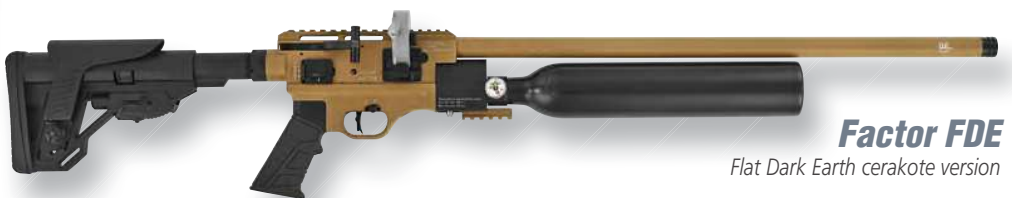

* Velocity results may vary as much as 20% due to pellet weight, pellet shape, temperature, elevation, as well as other factors.

- Manual loading, side lever action, pre-charged pneumatic (PCP) air rifle.
- Available in .177 (4.5mm), .22 (5.5mm) and .25 (6.35mm) caliber.
- 3 power adjustable Transfer Port.
- Externally adjustable hammer preload.
- QuietEnergy fully shrouded barrel and Integrated Sound Moderator – Approximately 50% Quieter.
- 1/2" UNF threaded muzzle for additional detachable sound moderators.
- Precision rifled and choked steel barrel for accuracy.
- Detachable 24-shot magazine in .177 (4.5mm), 21-shot magazine in .22 (5.5mm) and 19-shot magazine in .25 (6.35mm). Includes 2 magazines.
- 500cc volume detachable aluminum air bottle. Spare aluminum air bottles are available.
- 580cc carbon fiber air bottle upgrade available.
- Foster quick disconnect male fitting on the rifle and female quick disconnect nozzle included in the box.
- Built-in pressure gauge to monitor the cylinder pressure.
- Tactical telescopic stock and soft rubber pistol grip.
- Elevation adjustable cheek rest and rubber butt pad.
- Aluminum frame with integrated picatinny rail 11 mm and 22 mm scope mounts.
- Additional picatinny rail beneath the forearm.
- Reversible cocking handle for ambidextrous operation.
- Aluminum trigger guard and black metal trigger.
- Quattro Trigger: 2-stage full adjustable match trigger for trigger travel and trigger load.
- Vertical and horizontal trigger shoe adjustment.
- Patented anti-knock system to prevent discharge of the rifle when rifle is knocked or bounced.
- Manual Safety.
- Hard case is included & Foregrip with bipod is included.

Factor FDE
Flat Dark Earth cerakote version

- 500cc volume detachable aluminum air bottle.
- Spare aluminum air bottles are available.
- 580cc carbon fiber air bottle upgrade available.

(* Scope sold separately)